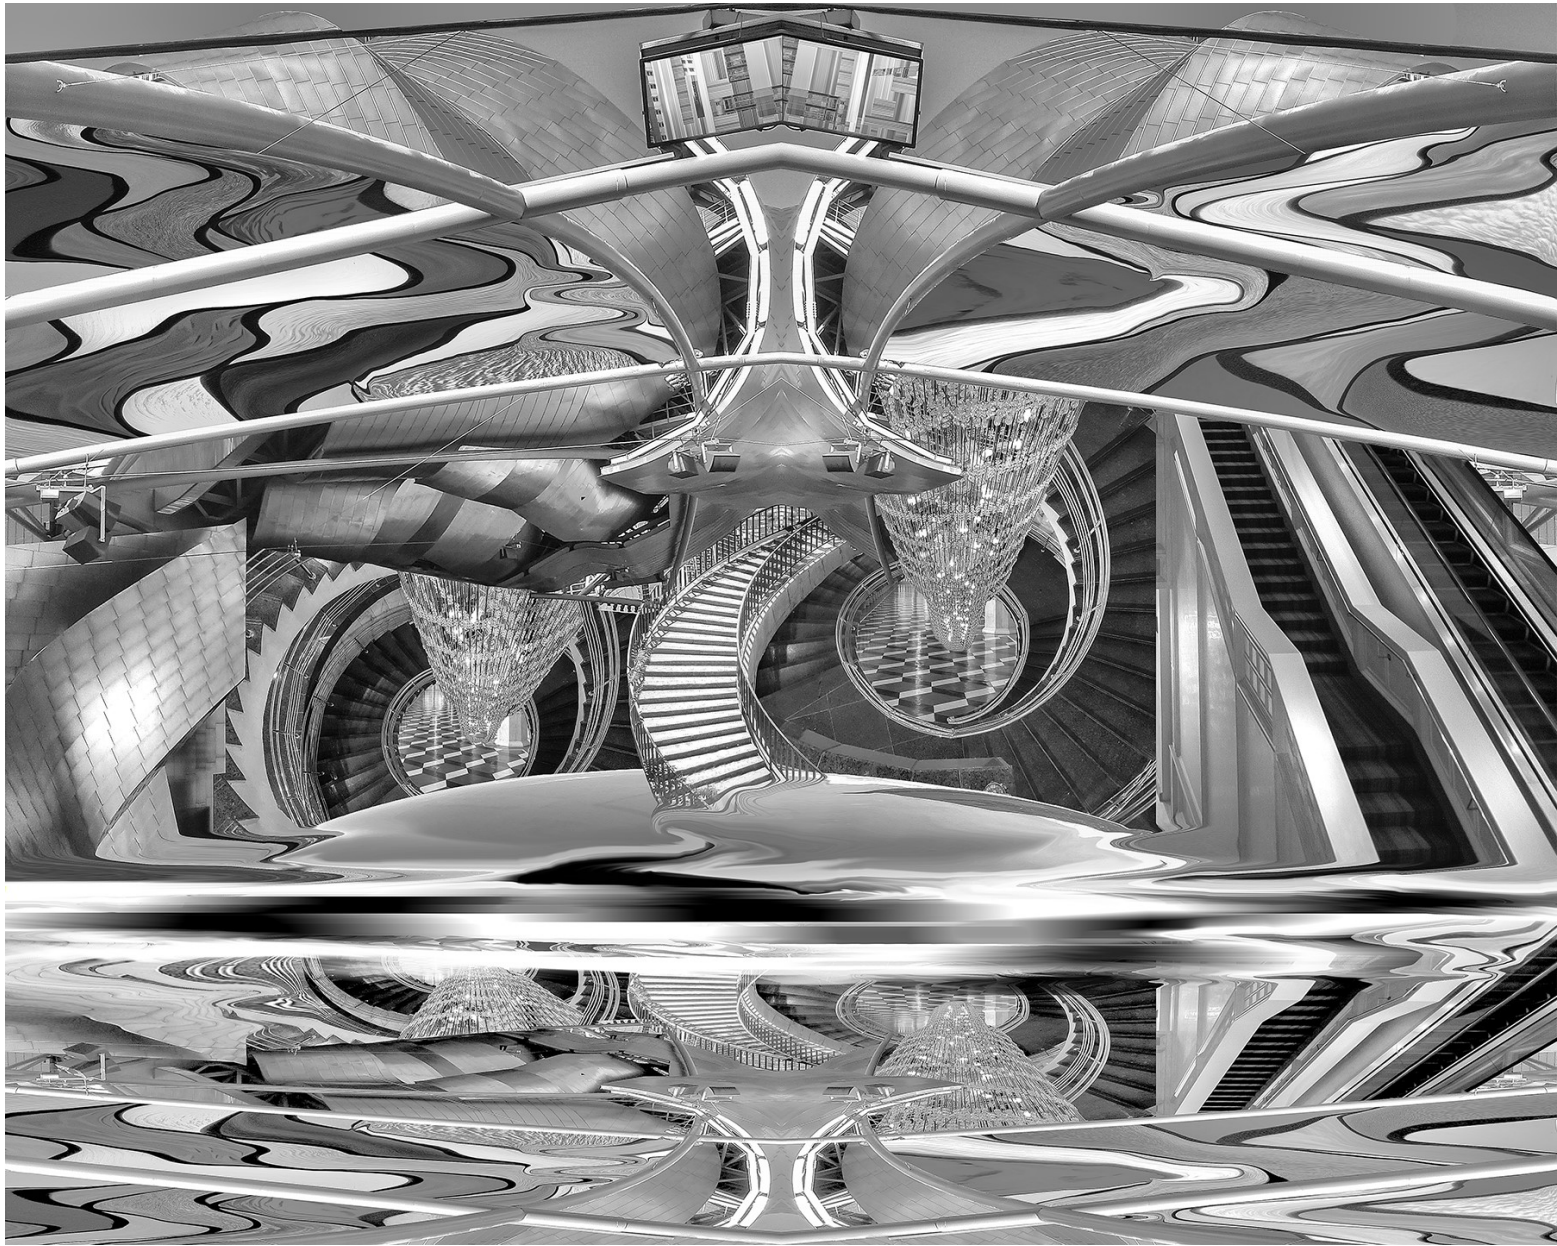

PHOTOCRATIC

PHOTOGRAPHY BY Mitch Chandran

Dedicated to Kim Chandran

2020

P H O T O C R A T I C

Photocratic is a photo-artwork series consisting of 15 images which I created during the great lockdown Nevada imposed onto its residence from March 16 through May 8, 2020. It was a terrible time for Nevada, our country and the world. COVID-19 is just another reminder how fragile life is in this world. May 9th and thereafter wasn't much better either during a phase 2 reopening plan. During this time, Nevada allowed some reopening with a plethora of conditions.

These images don't necessarily depict any particular story but puts the burden of interpretation onto you allowing you to take whatever meaning you wish to take away. The images are manipulations that create a picture of nonsensical realisms in delusional environments.

MITCH CHANDRAN
PHOTOGRAPHER

Photogratic #2, 16x20

Photocratic #4, 11x17

Photogratic #6, 16x20

Photocratic #8, 16x20

Photocratic #10, 16x20

Photocratic #12, 16x20

Photocratic #14, 16x20